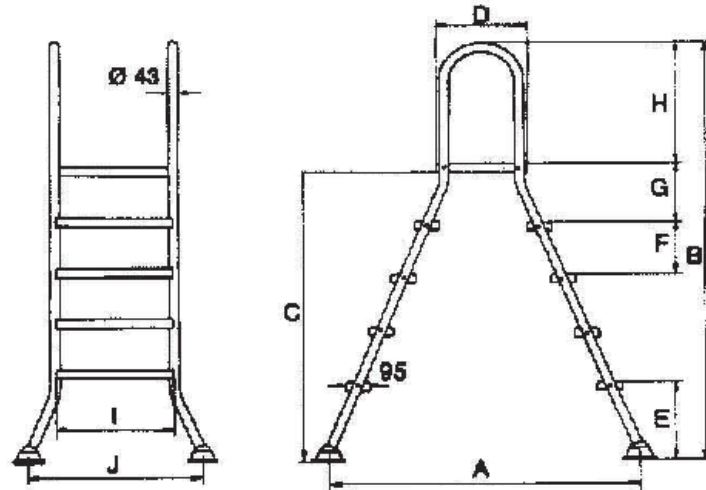

POOL LADDERS

POOL LADDER - ABOVE GROUND POOLS

Pool ladder for above ground pools, are made in stainless steel 304.

Measurement in mm			
Models	3 + 3	4 + 4	5 + 5
Pipe diameter	43 mm	43 mm	43 mm
A	1090	1250	1410
B	1610	1840	2070
C	1050	1280	1510
D	360	360	360
E	390	390	390
F	230	230	230
G	260	260	260
H	500	500	500
I	500	500	500
J	710	710	710
K	x	x	x

POOL LADDERS

POOL LADDER - ABOVE GROUND POOLS

Part number	Spare part number
01. Step.	39-230005
02. Screw kit, complete.	39-200007
03. Feet complete (4 pcs)	39-230006
07. Platform.	39-230001