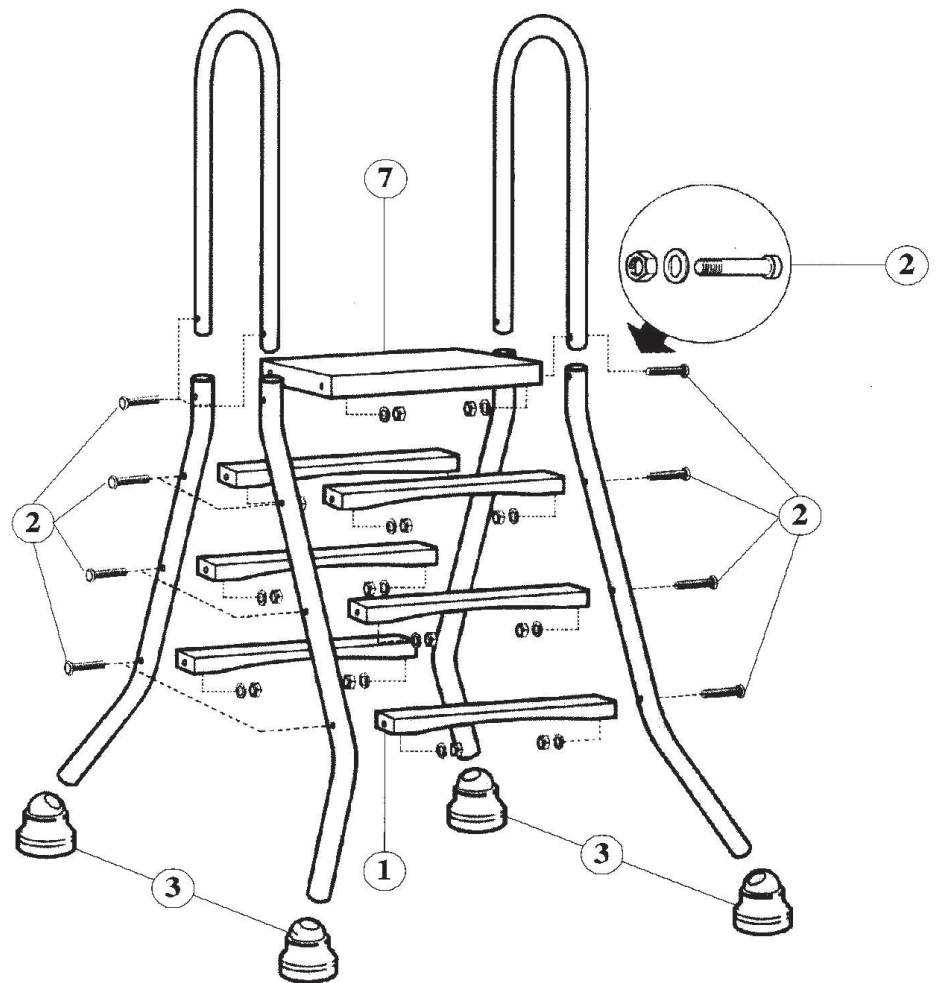

POOL LADDERS

POOL LADDER - ABOVE GROUND POOLS

Pool ladder for above ground pools, are made in stainless steel 304.

Measurement in mm			
Models	3 + 3	4 + 4	5 + 5
Pipe diameter	43 mm	43 mm	43 mm
A	1090	1250	1410
B	1610	1840	2070
C	1050	1280	1510
D	360	360	360
E	390	390	390
F	230	230	230
G	260	260	260
H	500	500	500
I	500	500	500
J	710	710	710
K	x	x	x

POOL LADDERS

POOL LADDER - ABOVE GROUND POOLS

Part number	Spare part number
01. Step.	39-230005
02. Screw kit, complete.	39-200007
03. Feet complete (4 pcs)	39-230006
07. Platform.	39-230001