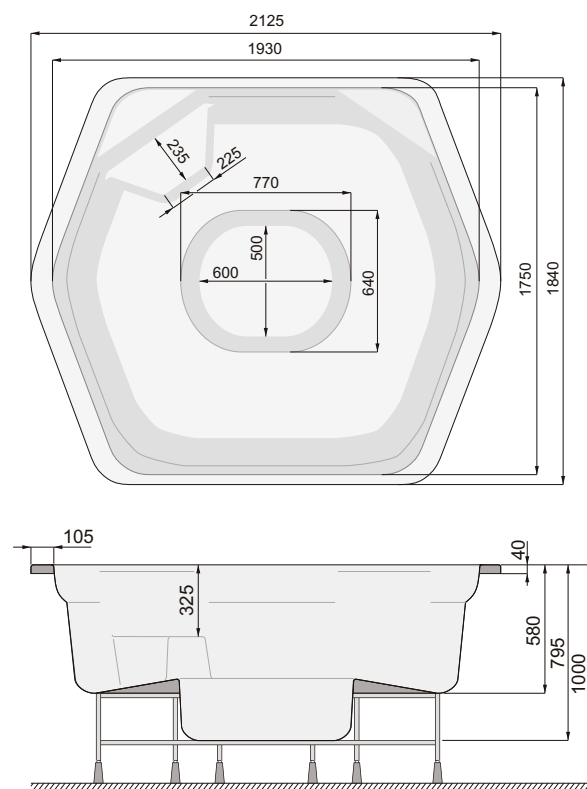

WELLDANA® PRIVATE & PUBLIC SPAS

JANETTE

JANETTE PRIVATE VERSION WITH SKIMMER

JANETTE PUBLIC VERSION WITH OVERFLOW

CLASSIC

CLASSIC PRIVATE VERSION WITH SKIMMER

CLASSIC PUBLIC VERSION WITH OVERFLOW