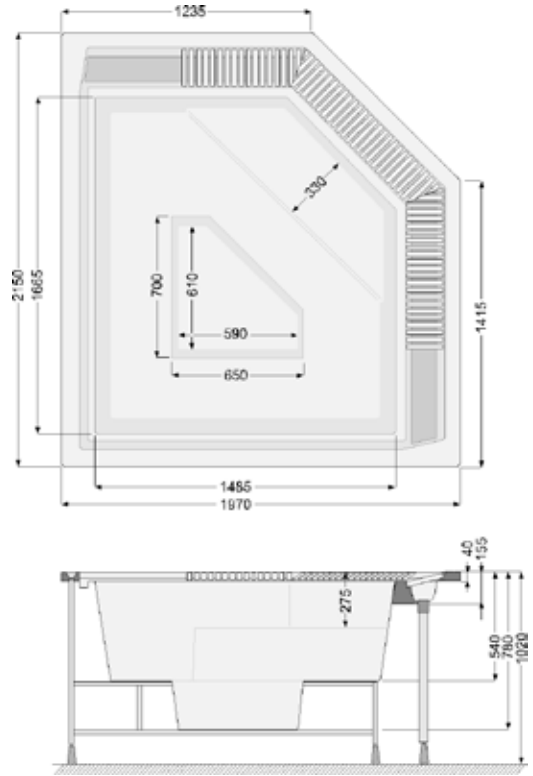

WELLDANA® PRIVATE & PUBLIC SPAS

JANETTE

JANETTE PRIVATE VERSION WITH SKIMMER

JANETTE PUBLIC VERSION WITH OVERFLOW

CLASSIC

CLASSIC PRIVATE VERSION WITH SKIMMER

CLASSIC PUBLIC VERSION WITH OVERFLOW