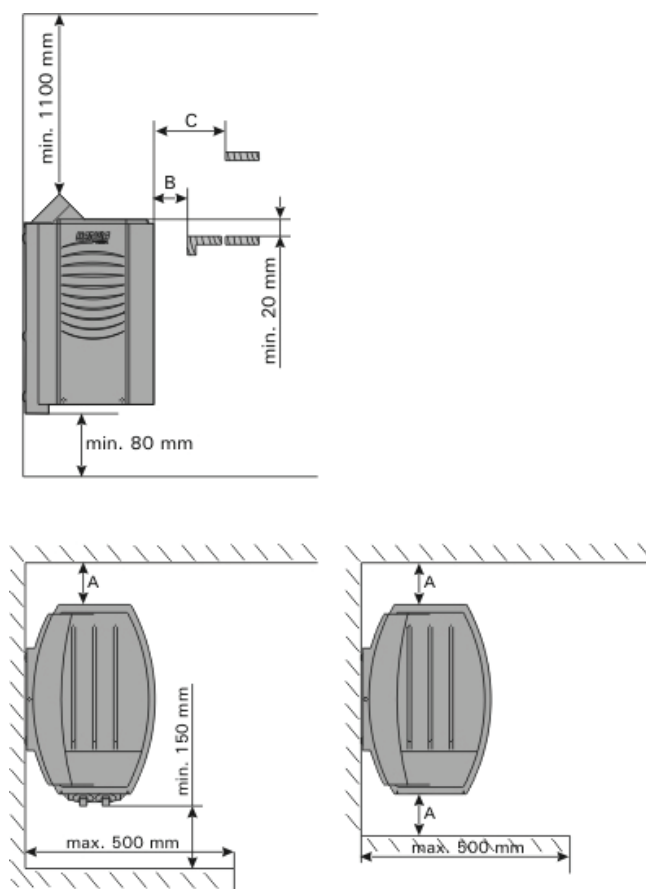

ELECTRICAL HEATERS

VEGA

Model Vega	52-250045	52-250060	52-250080
Output kW	4,5	6,0	8,0
Sauna room min m ³	3	5	7
Sauna room max m ³	6	8	12
Sauna room height min cm	190	190	190
Stone space max kg	25	25	25
Dimensions width mm	480	480	480
Dimensions height mm	540	540	540
Dimensions depth mm	310	310	310
Weight kg	11	11	11
Supply voltage 3-phase	400V3N	400V3N	400V3N
Connecting cable mm ²	5 x 1,5	5 x 1,5	5 x 2,5
Fuse A	3 x 10	3 x 10	3 x 16
Safety distance A to front lower platform mm	35	50	100
Safety distance B to front lower platform mm	20	30	30
Safety distance C to upper platform mm	35	50	80
Safety distance D to ceiling mm	1100	1100	1100
Safety distance E to floor mm	80	80	80