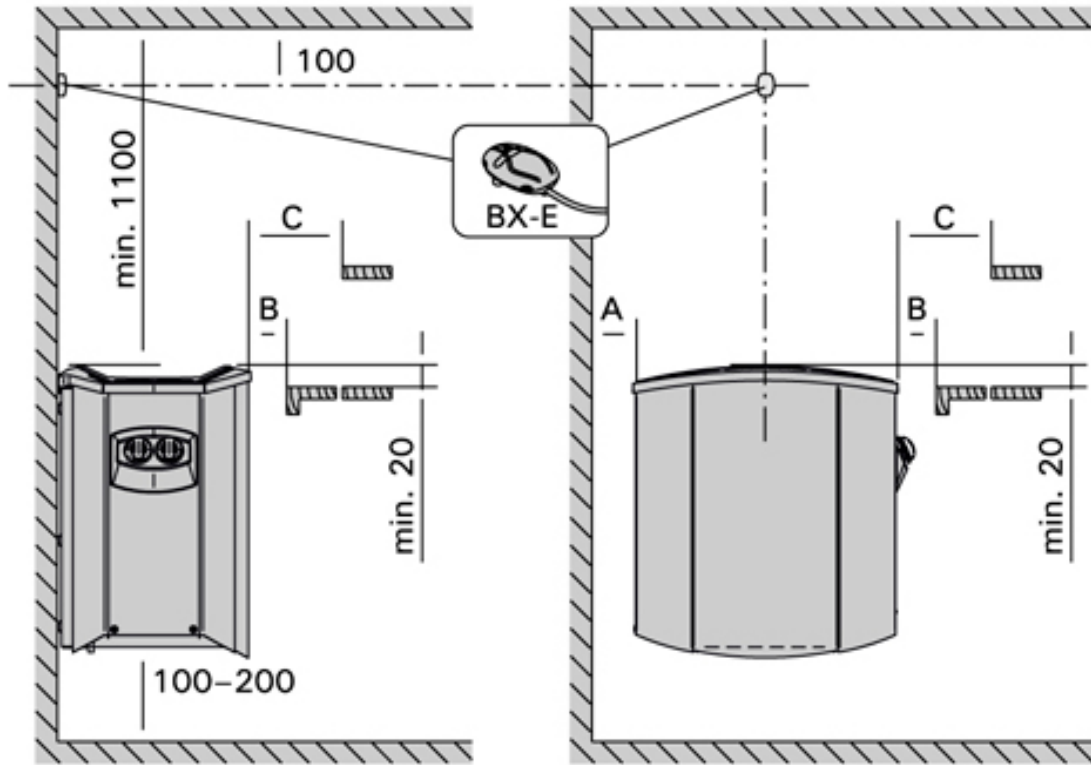

ELECTRICAL HEATERS

VEGA LUX

Model Vega Lux	52-260045	52-260060	52-260080	52-260090
Output kW	4,5	6	8	9
Sauna room min. size m ³	3	5	7	8
Sauna room max. size m ³	6	8	12	14
Sauna room min. height cm	190	190	190	190
Stone space max. Kg	25	25	25	25
Vega heater width in mm	500	500	500	500
Vega heater height in mm	510	510	510	510
Vega heater depth in mm	340	340	340	340
Weight in Kg	11	11	11	11
Power supply/voltage	400V3N	400V3N	400V3N	400V3N
Connection cables minimum mm ²	5x1,5	5x1,5	5x2,5	5x2,5
Fuse amp	10	10	16	16
Control panel built-in	Built-in	Built-in	Built-in	Built-in
Safety distance A in mm	35	50	100	120
Safety distance B in mm	20	30	30	40
Safety distance C in mm	35	50	80	90
Safety distance to ceiling in mm	1100	1100	1100	1100
Safety distance to floor in mm	100-200	100-200	100-200	100-200