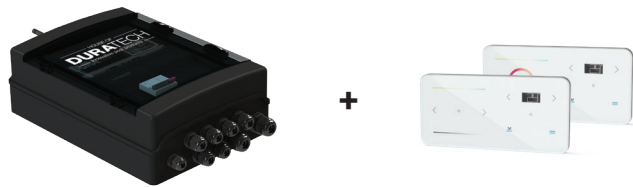

DuraLink™ CONNECTION OPTIONS

LINK **Driver** + Remote TX868

LINK **Controller** + Remote TX868

LINK **Controller** + LINK **Touch**

LINK **Touch**

	D34-121110	D34-121070	D34-121010	D34-121095	D34-121044
	DVM	DVS	PLP	DVA	DVP
					
	VISION Spectra	VISION Spectra	VISION Adagio Pro	VISION Allegro	VISION Pro
LINK Driver + Remote TX868	✓✓	✓✓	✓	✓	✓
LINK Controller + Remote TX868	✓	✓	✓✓	✓✓	✓✓
LINK Controller + LINK Touch			✓✓	✓✓	✓✓
LINK Touch			✓	✓	✓